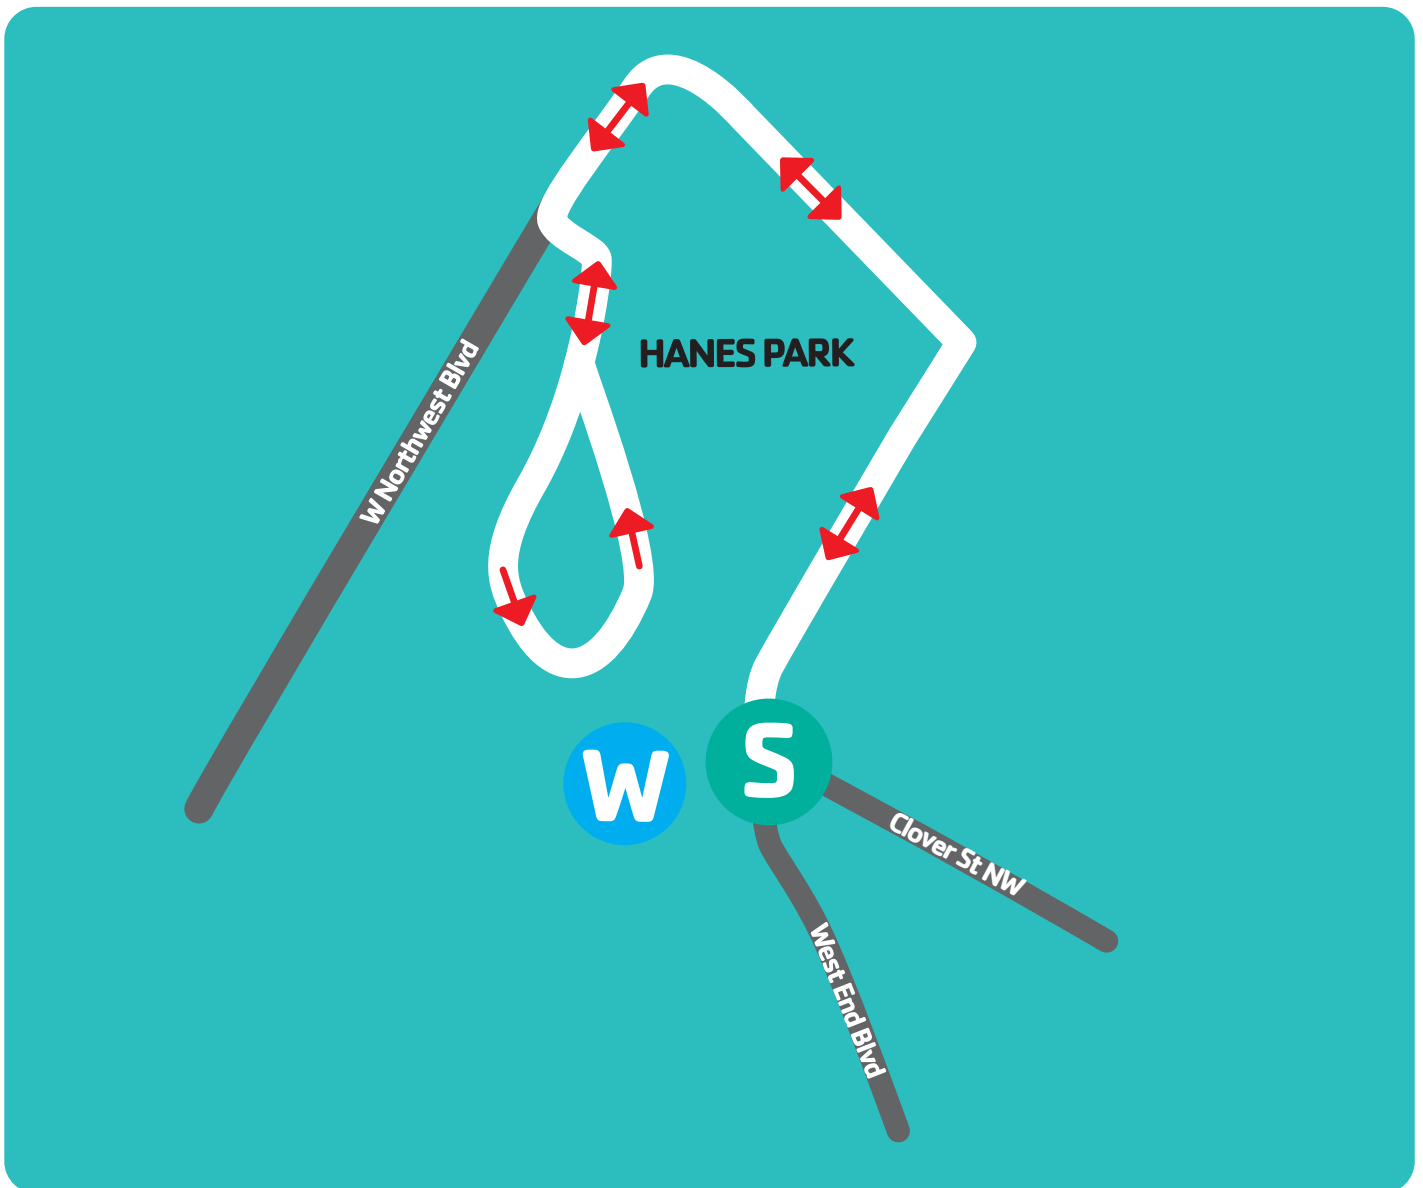

FOR YOUTH DEVELOPMENT®
FOR HEALTHY LIVING
FOR SOCIAL RESPONSIBILITY

MISTLETOE FUN RUN

Race Start/Finish

Water Stations

FOR YOUTH DEVELOPMENT®
FOR HEALTHY LIVING
FOR SOCIAL RESPONSIBILITY

MISTLETOE FUN RUN (turn by turn)

RACE START: West End at Clover Intersection

- Head down West End Blvd away from the YMCA
- Left on to Reynolda Rd NW
- Left on to Northwest Blvd
- Left on to access road to enter Hanes Park
- Lollipop loop around volley court
- Head out of the park down the access road
- Right on to Northwest Blvd
- Right on to Reynolda Rd NW
- Straight on to West End Blvd

FINISH LINE: West End at Clover Intersection