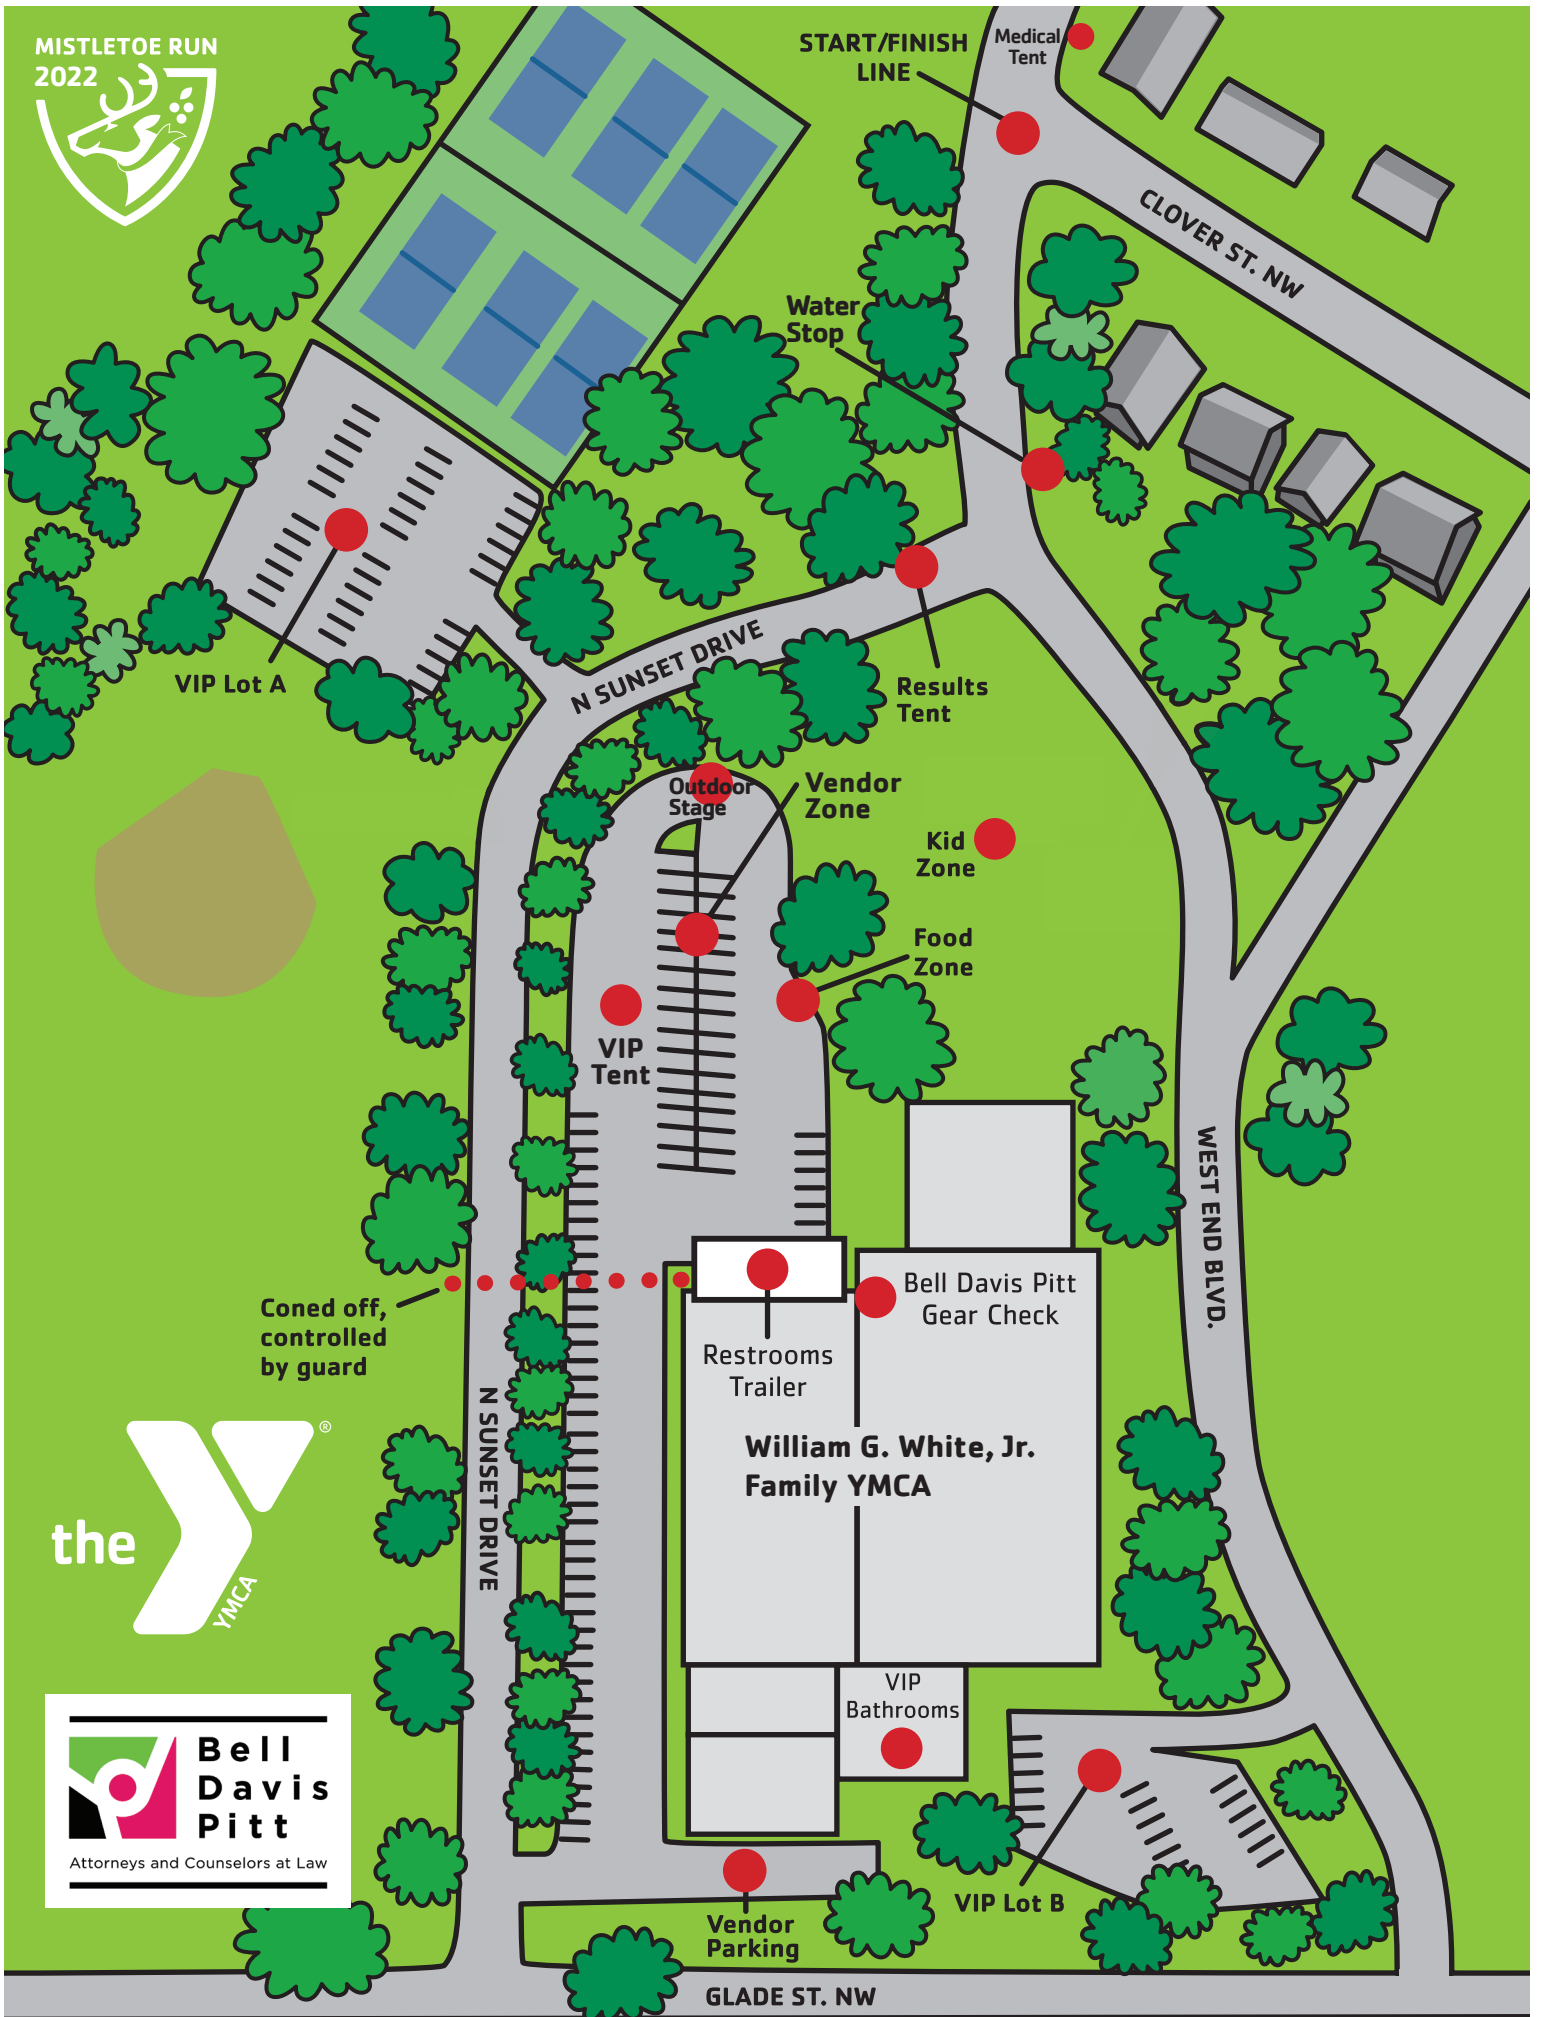

MISTLETOE RUN  
2022

VIP Lot A

START/FINISH LINE

Medical Tent

CLOVER ST. NW

Water Stop

Results Tent

N SUNSET DRIVE

Outdoor Stage

Vendor Zone

Kid Zone

Food Zone

VIP Tent

WEST END BLVD.

Coned off,  
controlled  
by guard

N SUNSET DRIVE

Bell Davis Pitt  
Gear Check

Restrooms  
Trailer

William G. White, Jr.  
Family YMCA

VIP  
Bathrooms

Vendor  
Parking

VIP Lot B

GLADE ST. NW