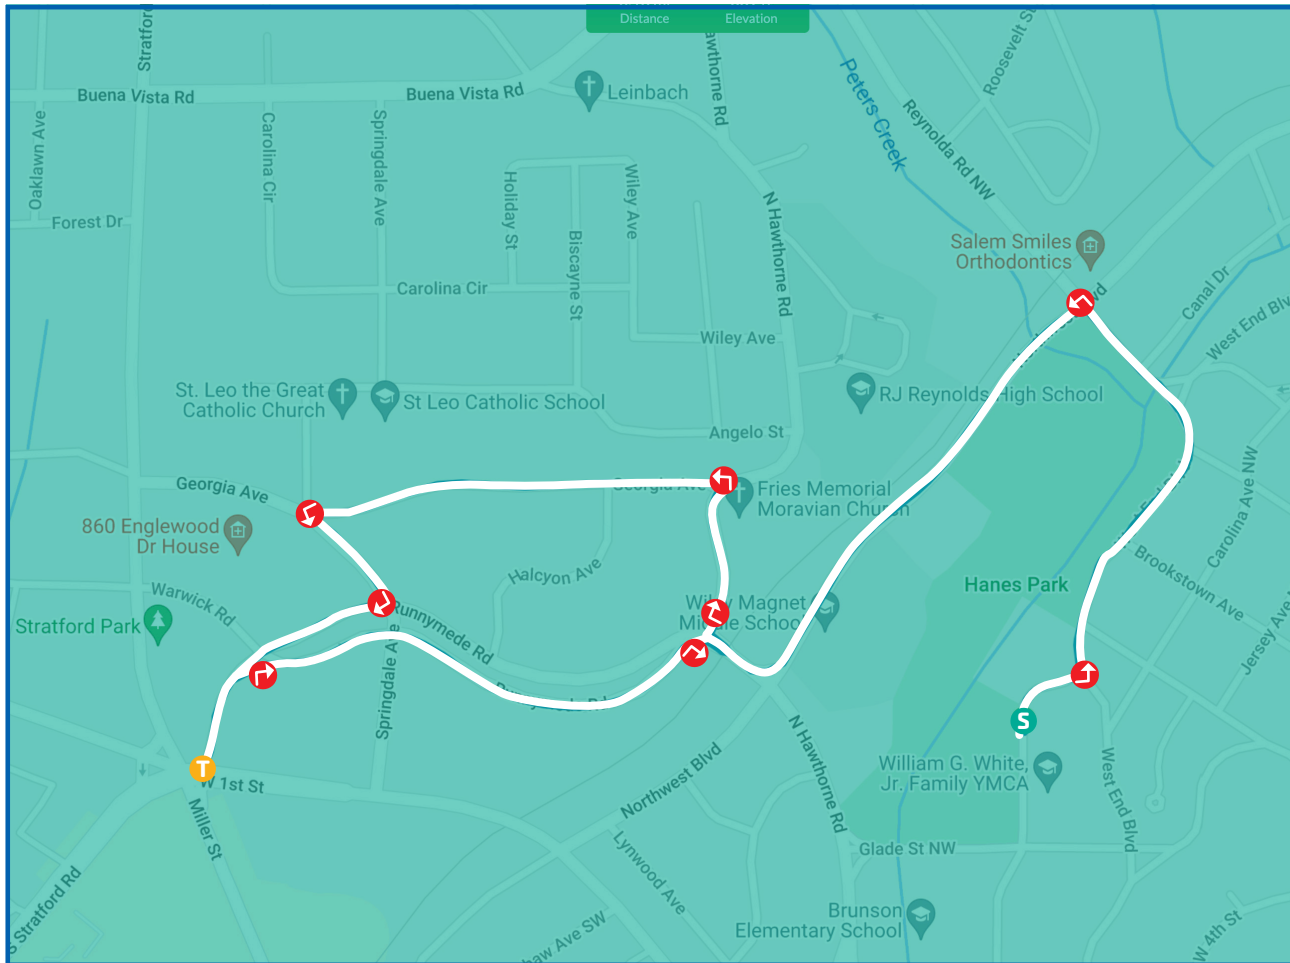

MISTLETOE 5K RACE COURSE

RACE START: Sunset Drive North

- Turn left onto West End Boulevard
- Turn left on Reynolda Rd
- Turn left onto West Northwest Boulevard
- Turn right onto Hawthorne Road North
- Head straight onto Hawthorne Road North
- Turn left onto Georgia Avenue
- Turn sharp left onto Springdale Avenue

- Turn right onto Runnymede Road
- Turnaround
- Stay right onto Runnymede Road
- Turn right onto Hawthorne Road North
- Turn left onto West Northwest Boulevard
- Turn right on Reynolda Rd
- Turn right on Sunset Dr

RACE FINISH: Sunset Drive North